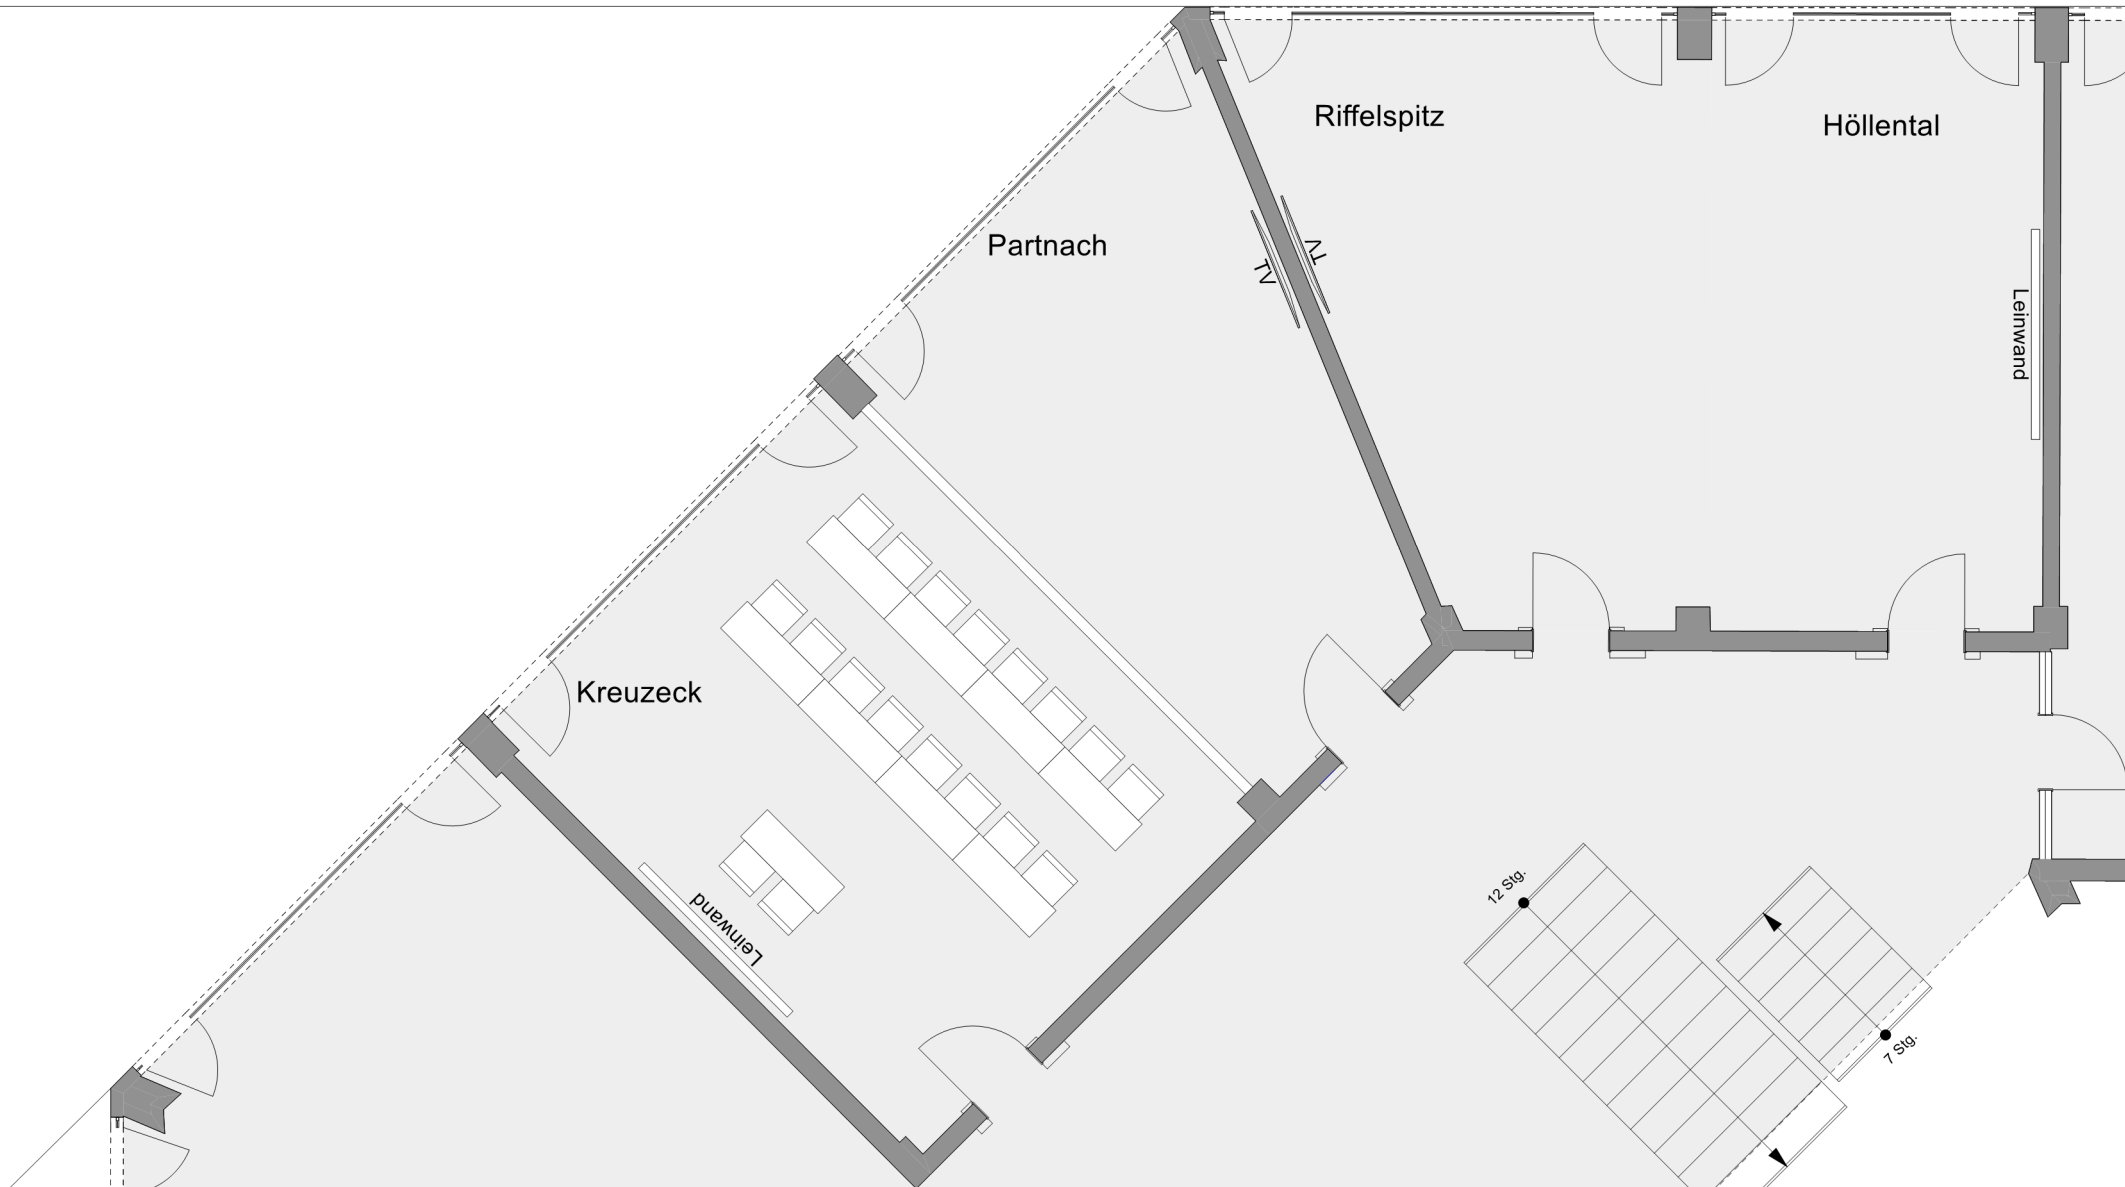

HOTEL AM BADERSEE  
ZUGSPITZDORF GRAINAU

Floor:  
Floor 1

Room:  
Kreuzeck

Setup:  
Parliamentary

Persons:  
16 Persons

Dream away, breathe in the atmosphere, be inspired and indulge your senses.  
Welcome to Hotel am Badersee.